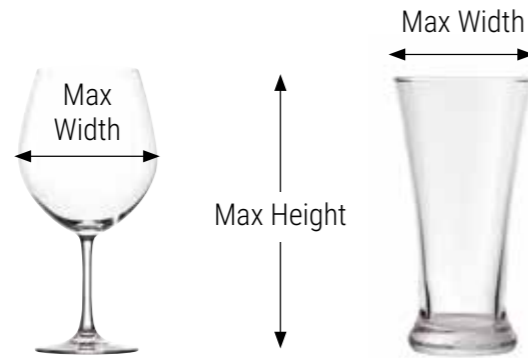

- 1 Measure the maximum diameter of the glass (stemware or tumbler) to determine the number of compartments.
- 2 Measure the maximum height of the glass (stemware or tumbler) to the top edge of the rim to determine the compartment height.